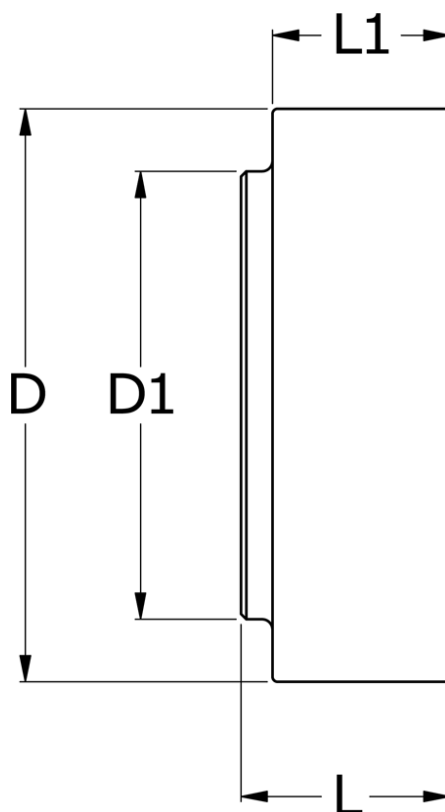

Data Sheet

Article number: 330635001A

Description: Coupling N-Eupex str. 350
Part 1 (incl. rubber) without bore

Measures

D	= 350
D1	= 230
L	= 140
L1	= 74
Max bore	= 140
Torque (N m)	= 7700